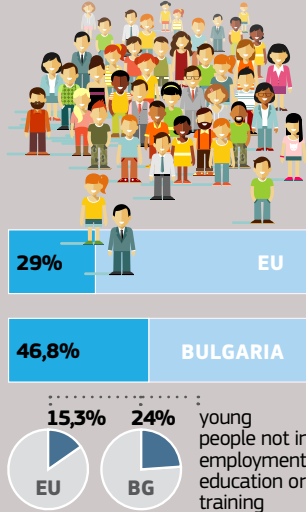

European Commission

EU Youth Report BULGARIA

2014 data for 15-29 age range unless otherwise mentioned

DEMOGRAPHICS

1.24 million
young people

EDUCATION

— • EU —

— • BULGARIA —

EMPLOYMENT

Youth unemployment rate (15-24)

SOCIAL INCLUSION

Young people (15-29) at risk of poverty or exclusion

SOCIAL AND CIVIC PARTICIPATION

Participation in organised voluntary activities

Participation (voted) in elections