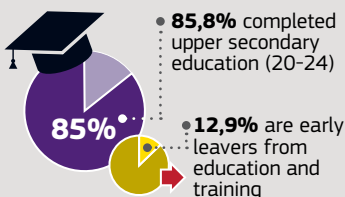

European Commission

EU Youth Report BULGARIA

2014 data for 15-29 age range unless otherwise mentioned

DEMOGRAPHICS

1.24 million
young people

EDUCATION

— • EU —

— • BULGARIA —

EMPLOYMENT

Youth unemployment rate (15-24)

SOCIAL INCLUSION

Young people (15-29) at risk of poverty or exclusion

SOCIAL AND CIVIC PARTICIPATION

Participation in organised voluntary activities

Participation (voted) in elections