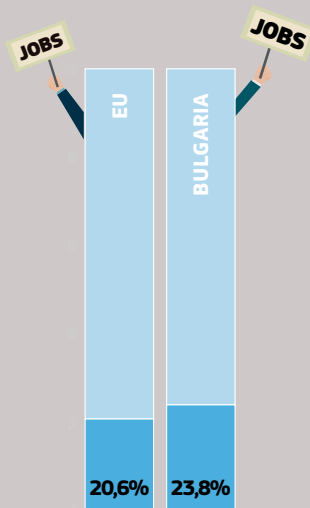

European Commission

EU Youth Report BULGARIA

2014 data for 15-29 age range unless otherwise mentioned

DEMOGRAPHICS

1.24 million
young people

EDUCATION

— • EU —

— • BULGARIA —

EMPLOYMENT

Youth unemployment rate (15-24)

SOCIAL INCLUSION

Young people (15-29) at risk of poverty or exclusion

SOCIAL AND CIVIC PARTICIPATION

Participation in organised voluntary activities

Participation (voted) in elections