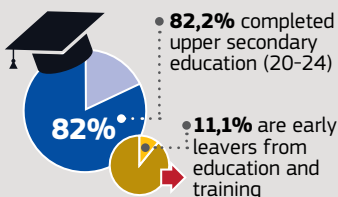

European Commission

EU Youth Report BULGARIA

2014 data for 15-29 age range unless otherwise mentioned

DEMOGRAPHICS

1.24 million
young people

EDUCATION

— • EU —

— • BULGARIA —

EMPLOYMENT

Youth unemployment rate (15-24)

SOCIAL INCLUSION

Young people (15-29) at risk of poverty or exclusion

SOCIAL AND CIVIC PARTICIPATION

Participation in organised voluntary activities

Participation (voted) in elections